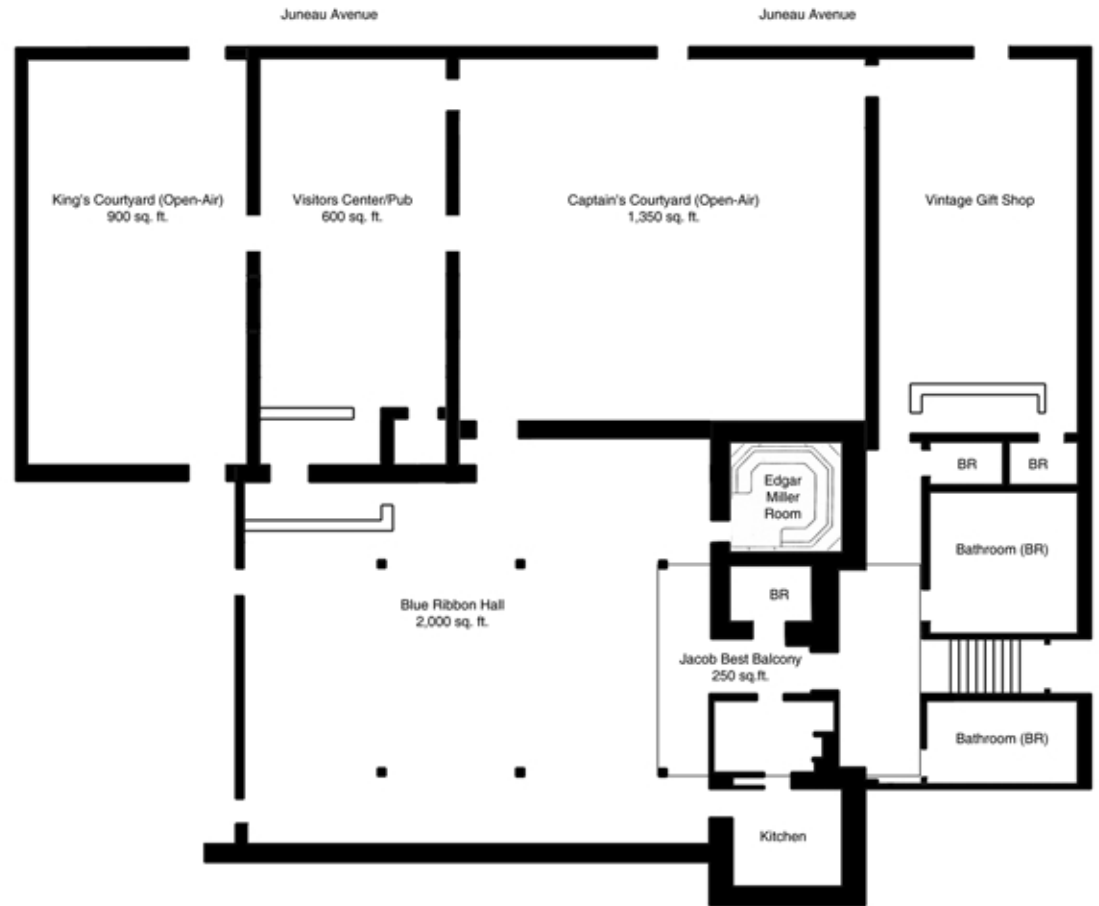

**The Great Hall**

**Blue Ribbon Hall, Visitors Center & Courtyards**

**Best Place at the Historic Pabst Brewery**  
 901 W. Juneau Ave. - Milwaukee, WI 53233